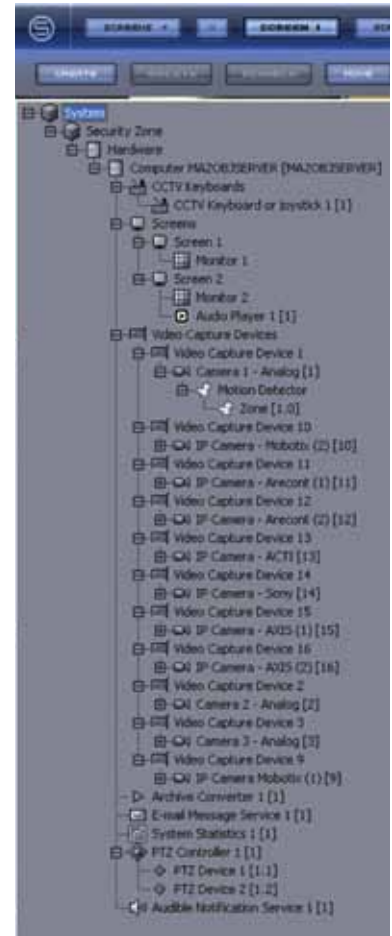

SecurOS XPRESS

Functionalities

- Multi-Channel Video Recording
- Analog and IP Camera Capability
- Up to 16 Real-Time Channels (480fps)
- Up to 16 Audio Channels
- CIF1, CIF2, CIF4, VGA and Multi-Megapixel resolution
- Active Deinterlacing for CIF4 Analog Cameras
- PTZ & Digital (Megapixel) PTZ Controls
- Digital Zoom
- Pre and Post Alarm Recording
- Event Bookmarking for Fast Post Event Review
- Variable Compression and Quality Settings
- Watchdog capability
- Audio and Video Synchronization
- Motion-Based Video Recording and Search Functions
- Motion Masking Capability
- Event Response by SMS, E-mail, Telephone
- Multi-Monitor Support
- Voice Notification
- Time Schedule Engine
- Triplex Operation: Simultaneous Playback/Record/View
- Web Browser Support
- PDA and Smart Phone Support
- Macro Engine Support
- Export as JPEG, AVI, Screenshot or Native (Encrypted) Format
- Optional I/O Board for Dry Contact Hardware Integration
- User Rights Management

Standard System Object Tree.